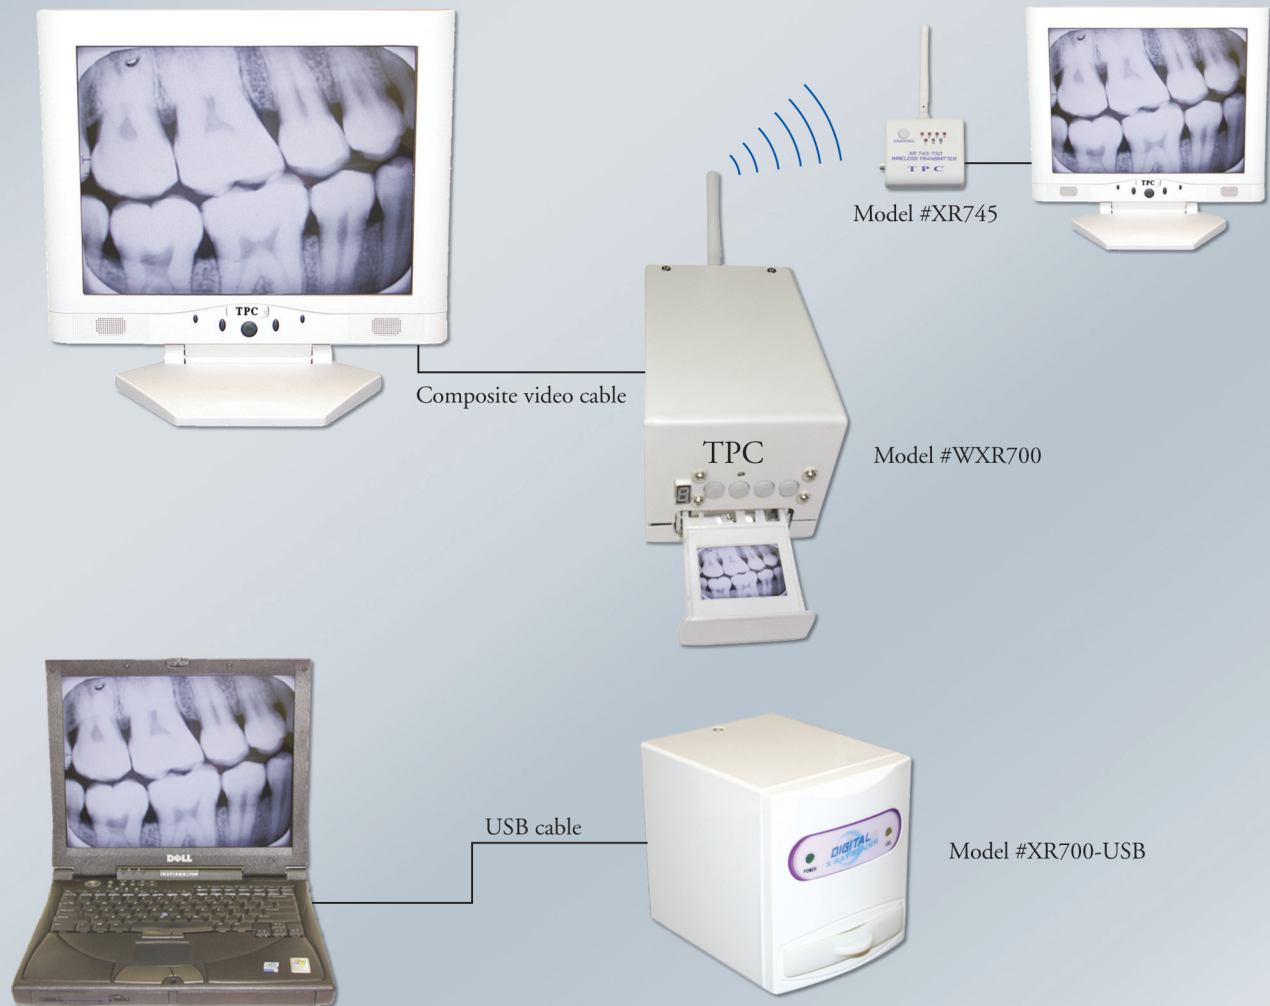

WXR700

X-ray Film Reader

Features:

- Portable WXR700 film reader may be used for multiple operatory applications
- Additional receivers sold separately
- Digitizes your x-ray film quickly and inexpensively
- Enlarges x-ray film for better diagnosis
- View wet or dry film
- Connect receiver to any display device with video input (rca or usb)
- System setup in seconds
- Aid in patient education and treatment planning
- Quick, easy to use, and affordable
- 1 year warranty
- Packing dimensions: 10" x 10" x 10" / 10 lbs.