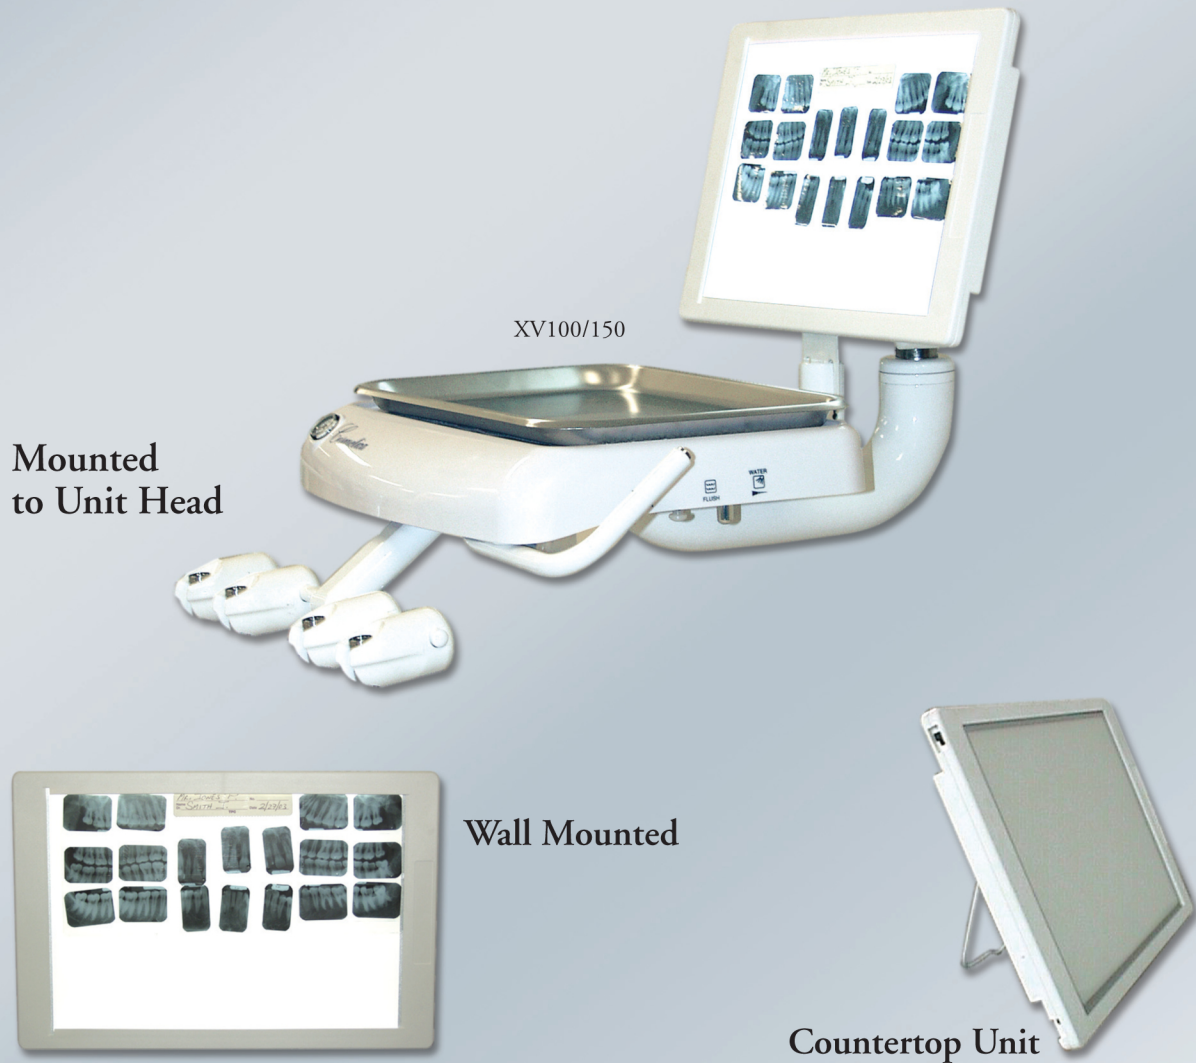

Super Thin X-ray Viewer

Mounted
to Unit Head

XV100/150

Wall Mounted

Countertop Unit

Features:

- Viewing Area: 8.5" H x 11" W x 0.5" Thick
- Countertop, wall or unit head mounted
- AC power source
- Sealed LED lights
- Instant illumination
- No grey in viewing area
- Viewing area accepts panoramic, cephalometric and regular size film
- 0.5" super thin viewer
- 1 year warranty
- Packing dimensions: 17" x 10" x 3" / 5 lbs.