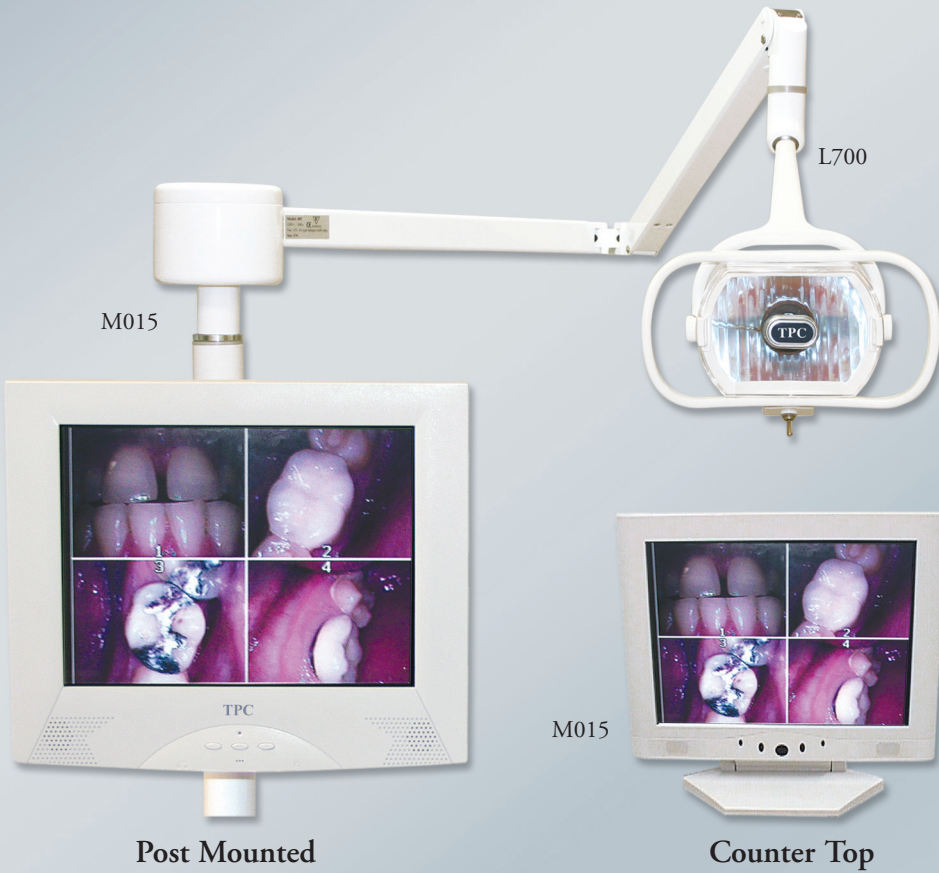

Versatile One-Touch Remote Control

- Built-in infrared remote mouse, decimal channel selector, laser pointer, mirror imaging, function selector, adjustment for contrast, luminance and color

Wall, Post or Countertop Mounted

- Multiple monitors may be networked
- VESA wall mountable

MTFT15 with optional WIC840

WIC800

MTFT15 with optional WIC825

Packing dimensions: 19" x 10" x 20" / 15 lbs.

15" and 17" LCD Monitors

Multimedia Monitor and Brackets

Standard LCD Monitor Bracket

- Easily position the angle of your monitor for maximum comfort and productivity
- 4-way pivot adjustment

Deluxe LCD Monitor Bracket

- 16" extension arm
- vertical and horizontal travel
- 4-way pivot adjustment

Mirage Monitor Bracket

- 16" extension arm
- horizontal travel
- 4-way pivot adjustment

Standard and Deluxe LCD Monitor Bracket may be wall mounted

Features:

- Cable TV, DVD, Intraoral Camera READY!!
- Full 15" viewable TFT Active Matrix flat panel display
- Auto adjustment function
- Built-in dual speakers
- On screen display controls (OSDC)
- Recommended resolution: 1024 x 768
- Universal 100-240 VAC, 50/60 Hz
- Includes: AC adapter, remote control, video cable (RCA), s-video cable, PC cable and monitor
- Connections: cable TV-in, video-in, s-video-in, VGA-in, audio-in, DC-in
- 1 year warranty
- Packing dimensions: 15" Monitor 24" x 19" x 6" / 15 lbs.
17" Monitor 24" x 19" x 6" / 20 lbs.