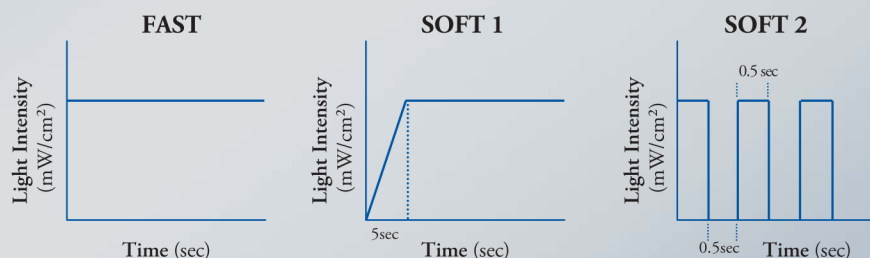

Model LED 39N

Features

- Lightweight
- Three modes of operation: fast, ramp, pulse
- Ergonomic contoured design

Specifications and Accessories

Switching Power Adapter

Power supply: AC 100-240V / 50-60 Hz
 Dimensions: 8"L x 1"W x 1"H
 Weight: 5 ounces

Handpiece

Light source: 5W light emitting diode
 Wavelength: 420-480 nm
 Light Intensity: 1,100 mW/cm²
 Warranty: 1 year

Description

LED 39N Curing Light

Model

LED 39N

Package includes the following:

LED 39N Curing Light	✓
Stand	✓
8mm Light Guide	✓
Eye Protector	✓
Power Supply	✓
User's Manual	✓