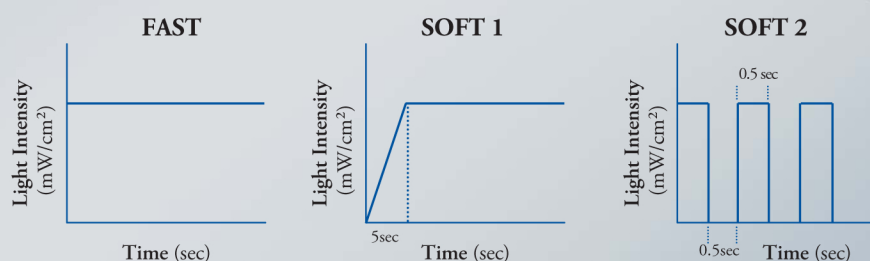

Model LED60

Features

- Low battery signal – visual and audible alarm
- Easy to read – LCD display
- High light intensity – 5 to 10 second cure
- No down time
- Flexibility – corded and cordless light cure
- Quiet fan – extends life of LED
- Sleep mode – conserves power, saves battery life

Specifications and Accessories

Switching Power Adapter

Power supply: AC 100-240V / 50-60 Hz
 Dimensions: 10"L x 2"W x 8"H
 Weight: 24 ounces

Handpiece

Light source: 5W light emitting diode
 Wavelength: 430-490 nm
 Light Intensity: 1,400 mW/cm²
 Battery: Lithium ion
 Warranty: 1 year