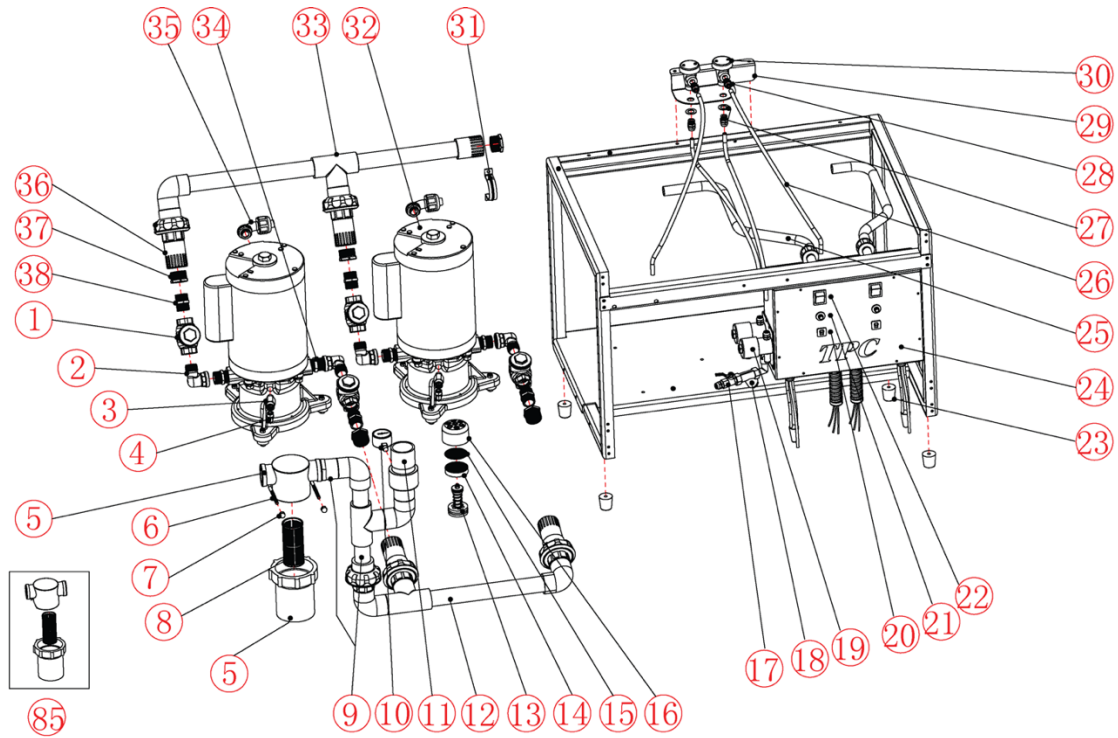

Superb Vac Parts List WV6

No.	Description	Part Number	No.	Description	Part Number
1	Check Valve 3/4"	WV6-RP-1	21	Resettable Fuse 20 Amp	WV6-RP-21
2	Elbow 3/4"	WV6-RP-2	22	Main Power Switch	WV6-RP-22
3	Water Check Valve	WV6-RP-3	23	Rubber Cage Legs X4	WV6-RP-23
4	Poly Coupler	WV6-RP-4	24	Control Panel face	WV6-RP-24
5	1" Vacuum Filter Clear Bowl Assembly	WV6-RP-5	25	Flex Conduit	WV6-RP-25
6	U Bracket	WV6-RP-6	26	6 x 4 Water line "Black"	WV6-RP-26
7	U Bracket Nut	WV6-RP-7	27	Poly Coupler	WV6-RP-27
8	Filter Screen for 1"	WV6-RP-8	28	Poly Coupler	WV6-RP-28
9	Suction Manifold 1	WV6-RP-9	29	Vacuum Breaker Bracket	WV6-RP-29
10	HG Gauge	WV6-RP-10	30	Vacuum Breaker	WV6-RP-30
11	Pressure Relief Body	WV6-RP-11	31	1" manifold Clamp	WV6-RP-31
12	Suction Manifold 2	WV6-RP-12	32	230V Vacuum Motor	WV6-RP-32
13	Pressure Relief Valve	WV6-RP-13	33	Exhaust Manifold	WV6-RP-33
14	Pressure Relief Baffle	WV6-RP-14	34	3/4" Union	WV6-RP-34
15	Pressure Relief Screen	WV6-RP-15	35	Conduit Cord Grip	WV6-RP-35
16	Pressure Relief Cap	WV6-RP-16	36	Exhaust Manifold Coupler	WV6-RP-36
17	Water Angle stop	WV6-RP-17	37	Union Reducer 1" X 3/4"	WV6-RP-37
18	Water filter Assy	WV6-RP-18	38	Union 3/4"	WV6-RP-38
19	220V Solenoid	WV6-RP-19	85	1" Filter Assembly Complete	WV6-RP-39
20	Breaker 0.5 Amp	WV6-RP-20			