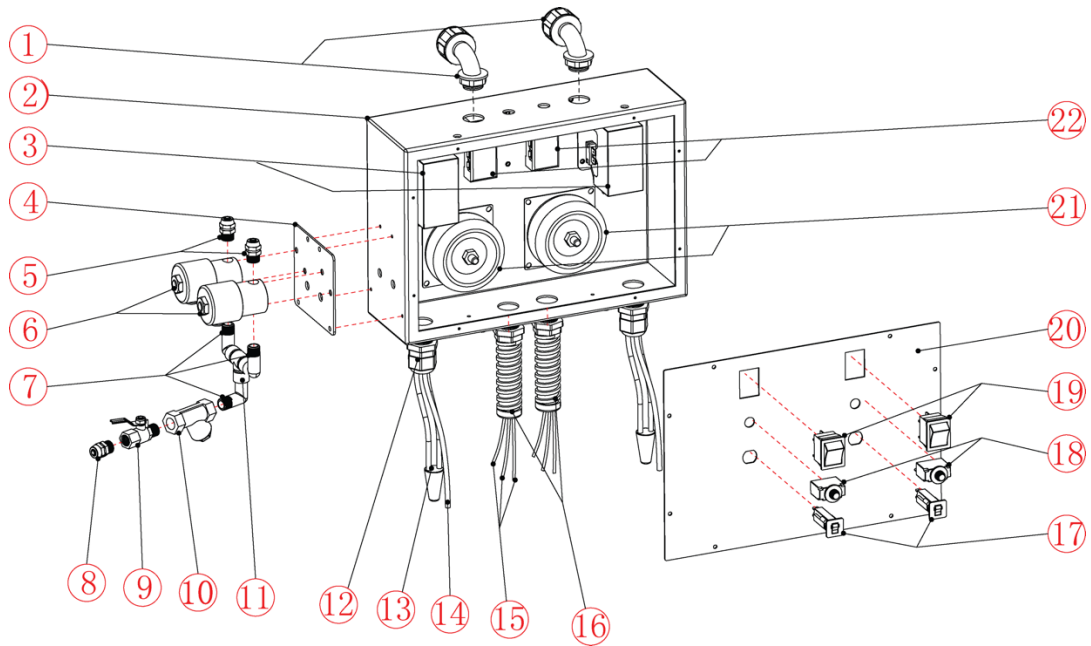

WV6 Control Panel Parts List

No.	Description	Part Number
1	Conduit Cord Grip	WV6-CP-RP-1
2	Control Box	WV6-CP-RP-2
3	CHINT Contactor NCK3-32/2	WV6-CP-RP-3
4	Solenoid Mounting plate	WV6-CP-RP-4
5	Poly Coupler	WV6-CP-RP-5
6	220V Water Solenoid	WV6-CP-RP-6
7	Water line Y Union	WV6-CP-RP-7
8	Poly Coupler	WV6-CP-RP-8
9	Water Angle stop	WV6-CP-RP-9
10	Water filter Assy	WV6-CP-RP-10
11	90 Degree Union	WV6-CP-RP-11
12	Straight Cord Grip	WV6-CP-RP-12
13	Wire Nut	WV6-CP-RP-13
14	Wire	WV6-CP-RP-14
15	Motor Whip Voltage line	WV6-CP-RP-15
16	Conduit	WV6-CP-RP-16
17	Breaker	WV6-CP-RP-17
18	Resettable Fuse	WV6-CP-RP-18
19	Power Switch	WV6-CP-RP-19
20	Panel Cover	WV6-CP-RP-20
21	24 V AC Transformer	WV6-CP-RP-21
22	4 X 4 Terminal Block	WV6-CP-RP-22