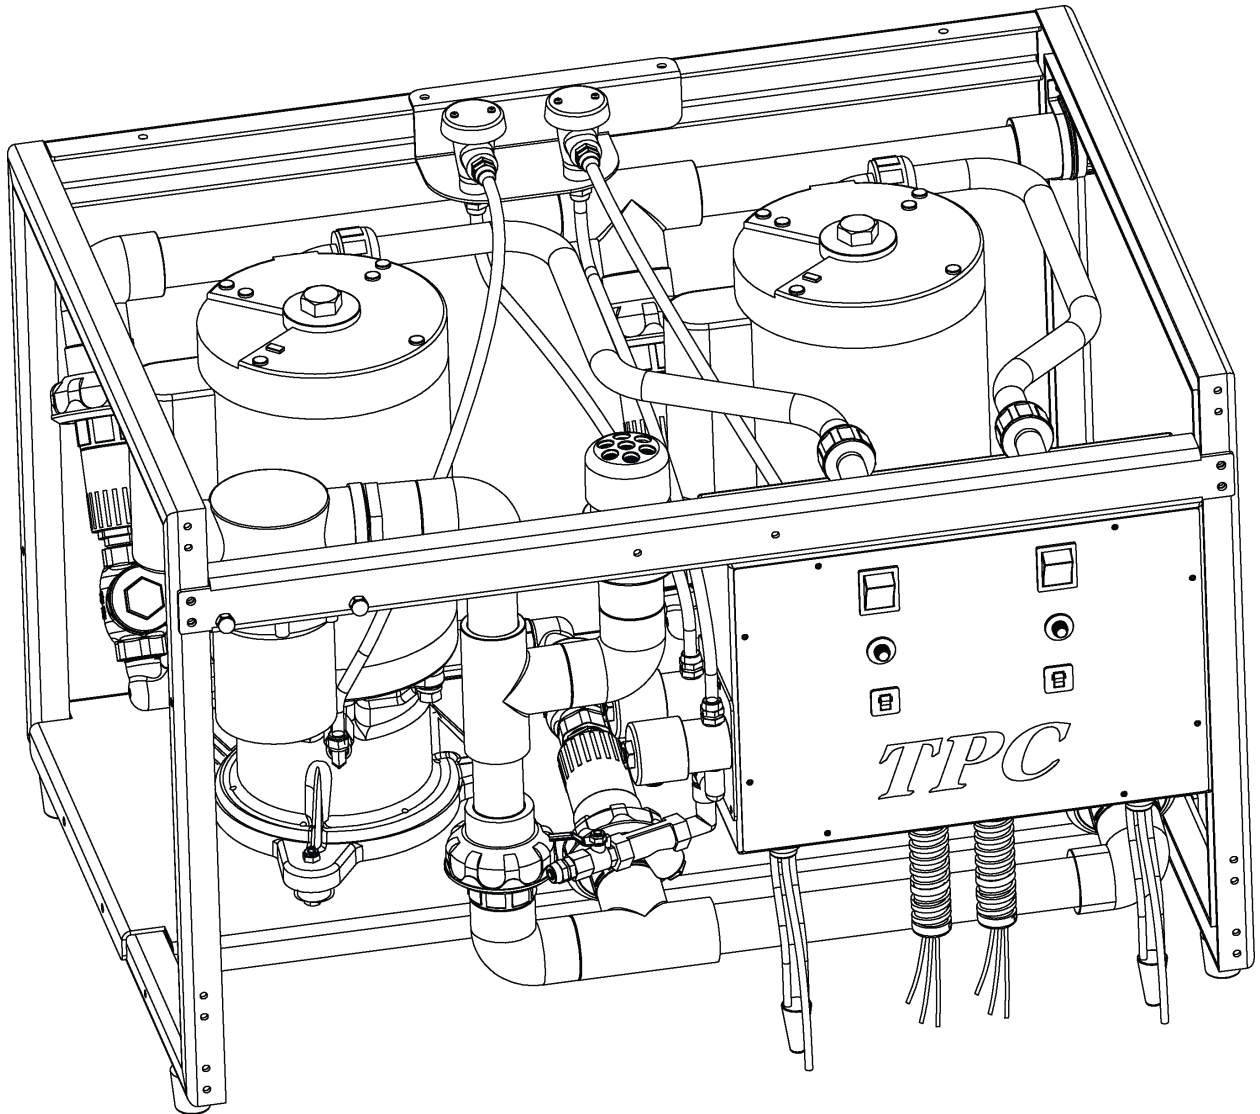

Superb Vac Parts List WV6

No.	Description	Part Number	No.	Description	Part Number
1	Check Valve 3/4"	WV6-RP-1	21	Resettable Fuse 20 Amp	WV6-RP-21
2	Elbow 3/4"	WV6-RP-2	22	Main Power Switch	WV6-RP-22
3	Water Check Valve	WV6-RP-3	23	Rubber Cage Legs X4	WV6-RP-23
4	Poly Coupler	WV6-RP-4	24	Control Panel face	WV6-RP-24
5	1" Vacuum Filter Clear Bowl Assembly	WV6-RP-5	25	Flex Conduit	WV6-RP-25
6	U Bracket	WV6-RP-6	26	6 x 4 Water line "Black"	WV6-RP-26
7	U Bracket Nut	WV6-RP-7	27	Poly Coupler	WV6-RP-27
8	Filter Screen for 1"	WV6-RP-8	28	Poly Coupler	WV6-RP-28
9	Suction Manifold 1	WV6-RP-9	29	Vacuum Breaker Bracket	WV6-RP-29
10	HG Gauge	WV6-RP-10	30	Vacuum Breaker	WV6-RP-30
11	Pressure Relief Body	WV6-RP-11	31	1" manifold Clamp	WV6-RP-31
12	Suction Manifold 2	WV6-RP-12	32	230V Vacuum Motor	WV6-RP-32
13	Pressure Relief Valve	WV6-RP-13	33	Exhaust Manifold	WV6-RP-33
14	Pressure Relief Baffle	WV6-RP-14	34	3/4" Union	WV6-RP-34
15	Pressure Relief Screen	WV6-RP-15	35	Conduit Cord Grip	WV6-RP-35
16	Pressure Relief Cap	WV6-RP-16	36	Exhaust Manifold Coupler	WV6-RP-36
17	Water Angle stop	WV6-RP-17	37	Union Reducer 1" X 3/4"	WV6-RP-37
18	Water filter Assy	WV6-RP-18	38	Union 3/4"	WV6-RP-38
19	220V Solenoid	WV6-RP-19	85	1" Filter Assembly Complete	WV6-RP-39
20	Breaker 0.5 Amp	WV6-RP-20			