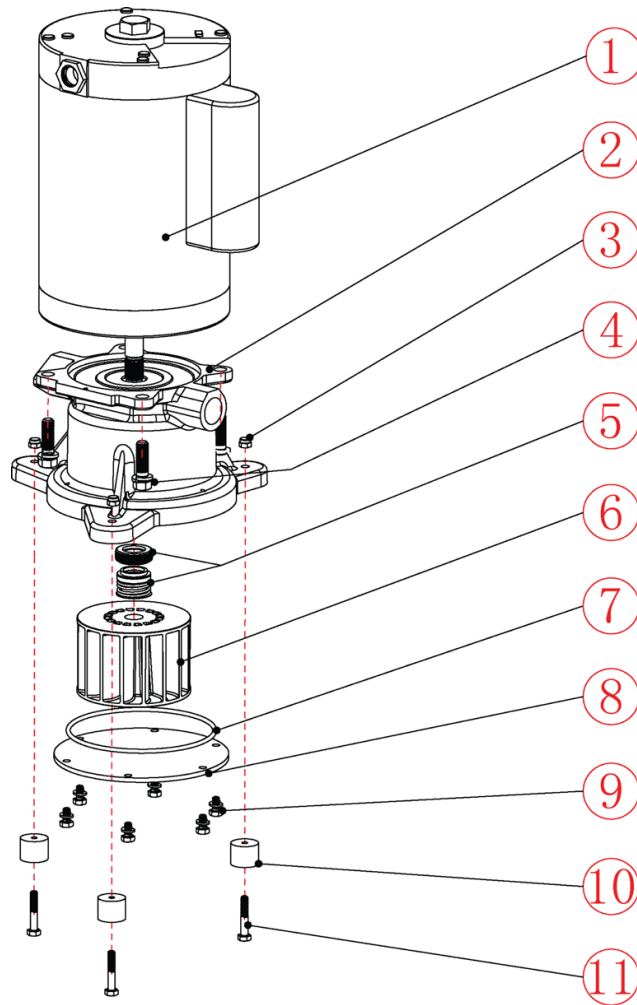

WV6 220V Motor Parts List

No.	Description	Part Number
1	Motor Case	NA
2	Inlet Plate	NA
3	Nut	NA
4	Bolt	NA
5	Bearing / Bushing	NA
6	Impeller	NA
7	O-ring	NA
8	Base Plate	NA
9	Screws	NA
10	Rubber Legs	NA
11	Leg Bolts	NA
12	Complete Motor